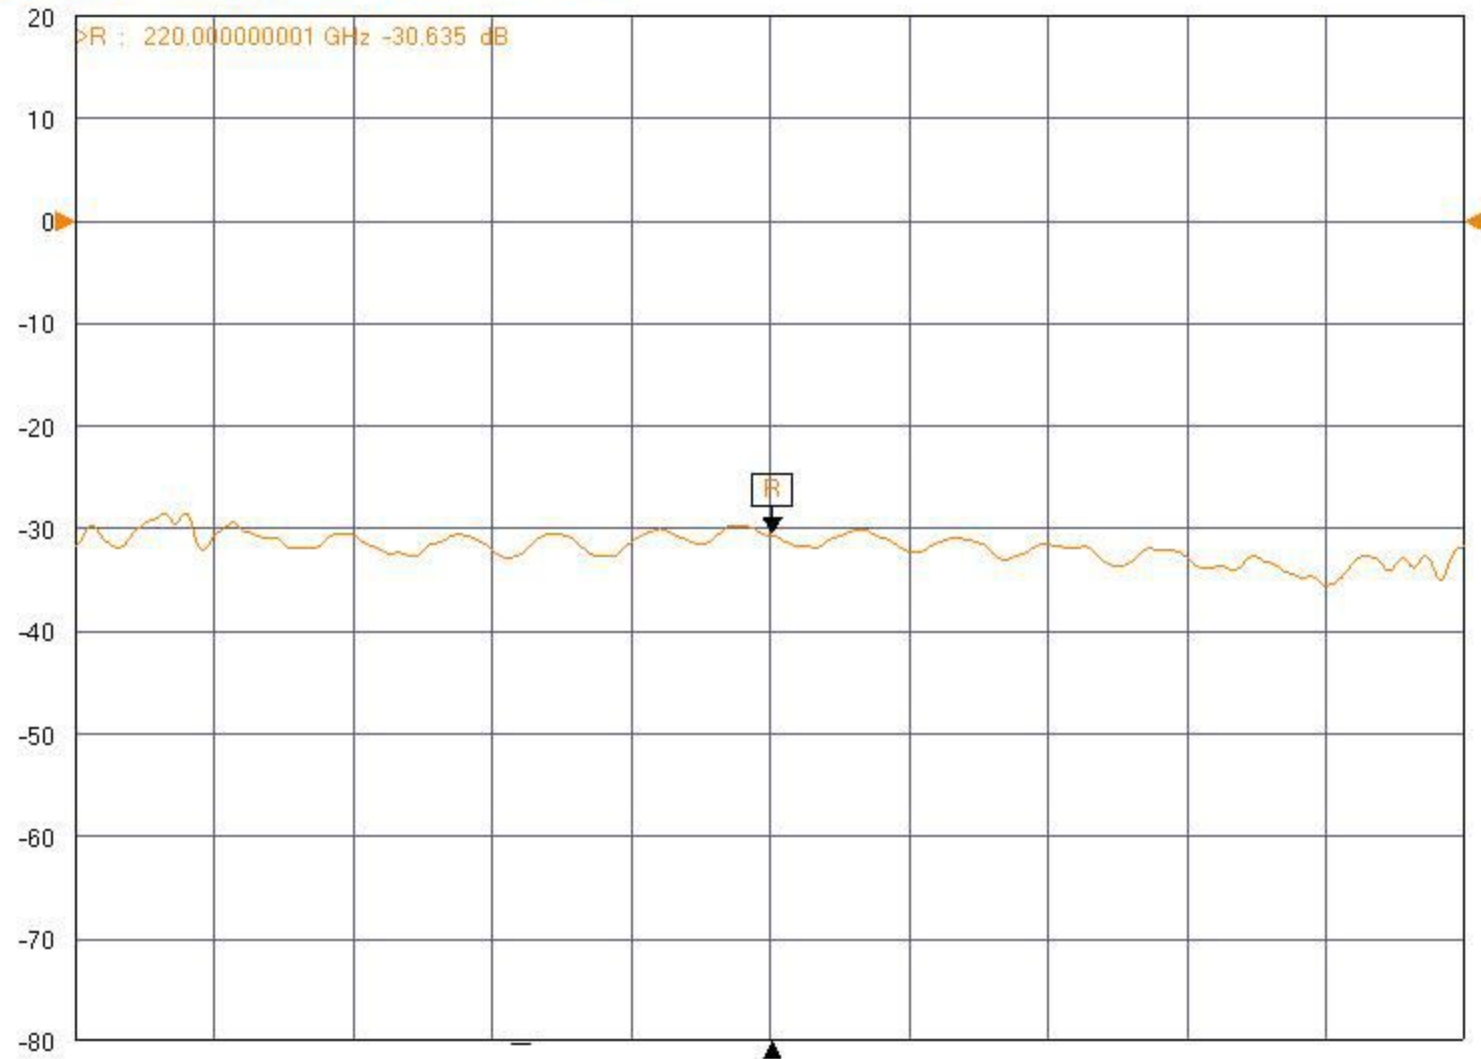

▶ Tr1 [D/M] S21 Trans LogM RefLvl: 0 dB Res: 10 dB/Div

▶ Tr1 [D/M] S21 Trans LogM RefLvl: 0 dB Res: 5 dB/Div